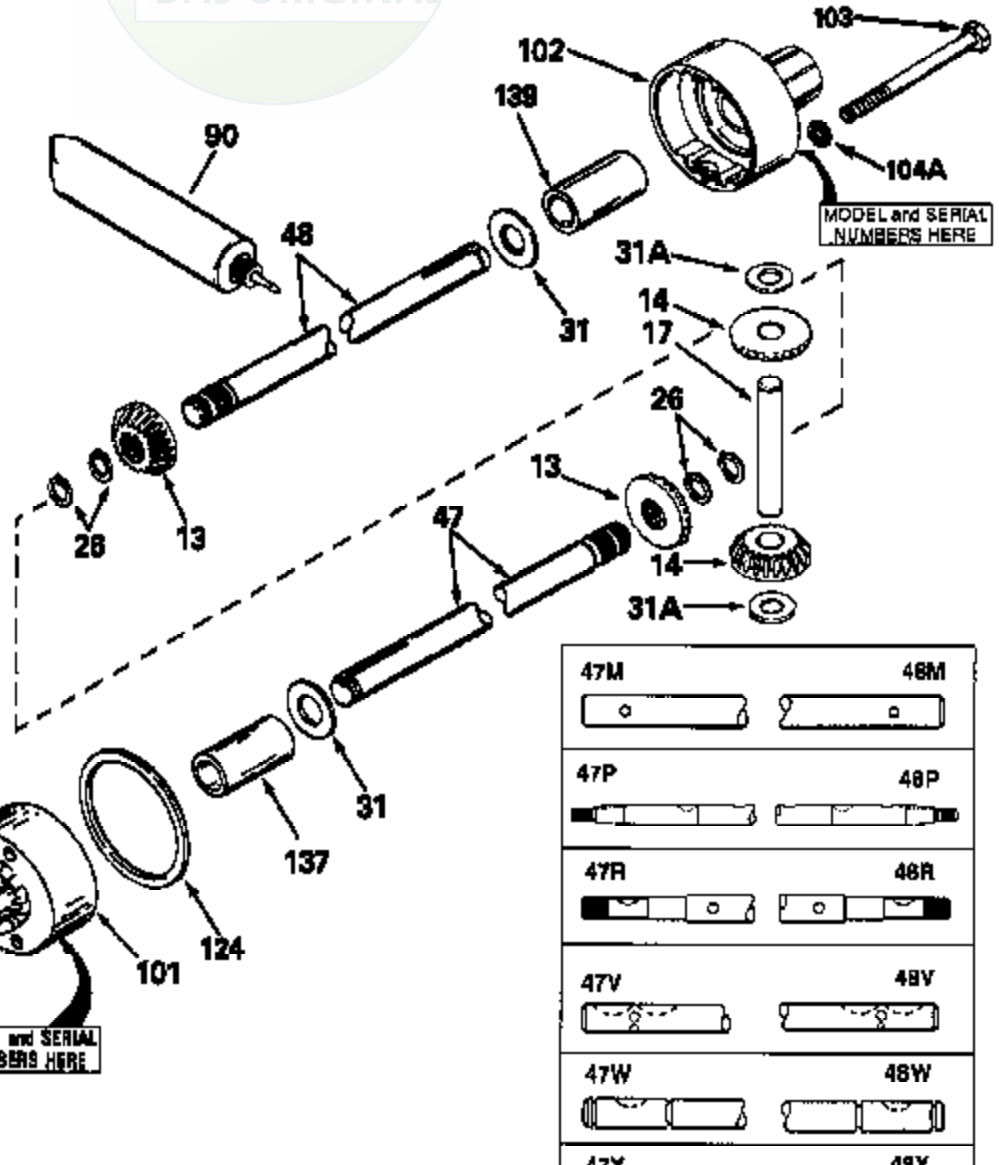

JOIST

SICHER IST DAS:
DAS ORIGINAL

47	48
47A	48A
47B	48B
47C	48C
47D	48D
47E	48E
47H	48H
47L	48L

47M	48M
47P	48P
47R	48R
47V	48V
47W	48W
47X	48X

Ref #	Part Number	Qty	Description
13	778067		Gear, Bevel (16 teeth)
14	778068		Gear, Pinion (16 teeth)
17	786040		Pin, Drive
26	792018		Ring, Retaining
31	780001		Washer (3/4" ID x 1-1/2" OD x 1/16" t hick)
31A	780096		Washer, Thrust
47A	774296		Axle (6-7/32" long)
48A	774297		Axle (16-1/32" long)
82	786043		Sprocket. No Teeth 54. O.D. 8.823
82	786051		Sprocket. No Teeth 60. O.D. 9.841
82	786070		Sprocket. No Teeth 48. O.D. 7.920
82	786041A		Sprocket. No Teeth 45. O.D. 7.389
82	786042	100-158	Sprocket. No Teeth 40. O.D. 6.650
90	788067B	Peerless	Grease (32 oz. bottle Bentonite greas e)
101	774073		Differential Carrier Hsg (Incl. 137)
102	774073		Differential Carrier Hsg (Incl. 139)
103	792041		Screw, 5/16-18 x 3-3/4"
104A	792061		Washer, Flat, 5/16"
104	792042		Nut, Lock, 5/16-18 (Use as required)
137	780077		Bushing (3/4" ID x 1-1/16" OD x 2-1/1 6" long)
139	780077		Bushing (3/4 ID x 1-1/16" OD x 2-1/16 " long)